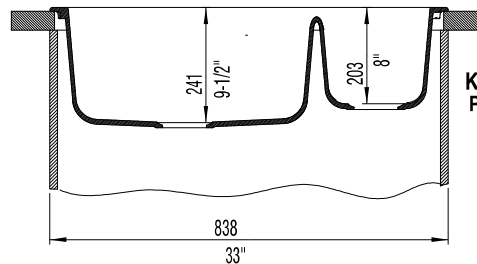

#### NOMINAL DIMENSIONS

OVERALL	CUTOUT SIZE	BOWL DEPTH		DRAIN DIAMETER
		LEFT	RIGHT	
33" x 22"	32-1/4" x 21-1/4"	9-1/2"	8"	3-1/2"

DXF cutout templates (Undermount and Drop-In versions) available on our website

#### KNOCKOUT HOLE LOCATIONS

Pre-drilled for single-hole faucet.

Note: Distance between B & C holes is approx. 5" on center, because of clip location.

**BLANCO AMERICA**

800.451.5782

www.blancoamerica.com

© 2013 BLANCO AMERICA