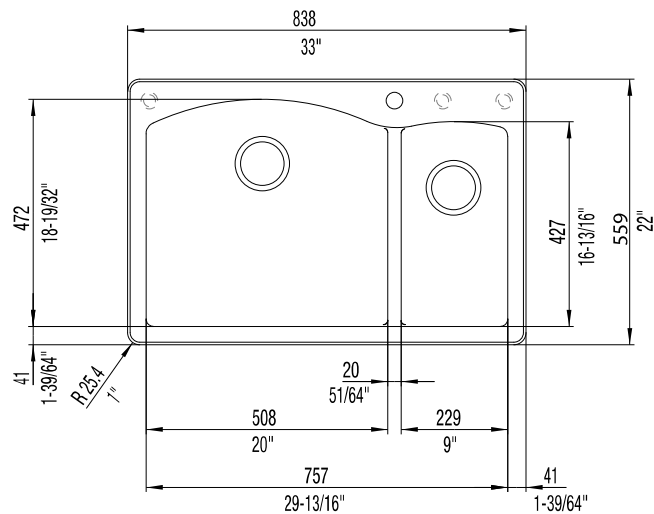

#### NOMINAL DIMENSIONS

OVERALL	CUTOUT SIZE	BOWL DEPTH		DRAIN DIAMETER
		LEFT	RIGHT	
33" x 22"	32-1/4" x 21-1/4"	9-1/2"	8"	3-1/2"

DXF cutout templates (Undermount and Drop-In versions) available on our website